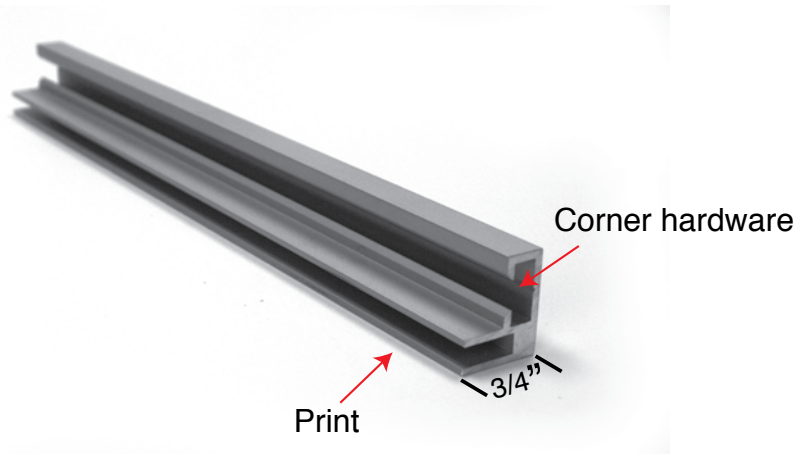

#19 1-Sided Economy Plus nonlit

Hanging / Wallmount 19 mm high x 24 mm wide

SPECIFICATIONS: #19 1-SIDED ECONOMY PLUS NONLIT

Application: Hanging / Wallmount

Depth: .75"

Length: 18.5' UNCUT. With butt joint, unlimited length.

Weight: .25lb./ft.

Colors: Silver, Black, White. Custom colors and finishes available.

Silicon Strip size: 3mm thick x 12-14mm wide

This is an economy single sided, nonlit profile designed to be screwed to the wall. Support bars are not available for #19. More rigid than the #15.

- Suitable for displaying nonlit SEG graphics
- Economical shipping
- Easy assembly
- Economical solution
- Hanging hardware available.

Wall mounted nonlit SEG frames are a great means of communicating a message while decorating corporate environments, as on display at United Health Care headquarters.

frame with corner hardware

Options

Hanging hardware

180° Connectors